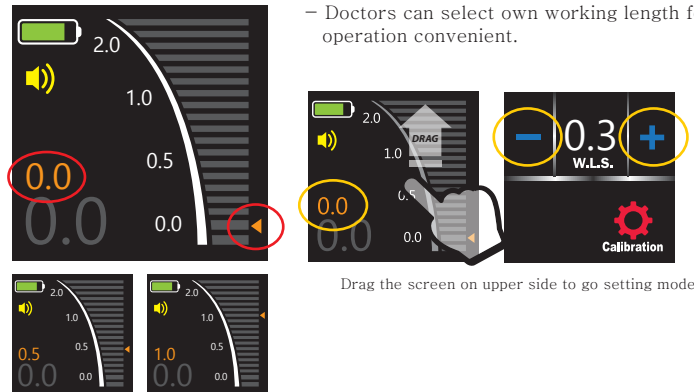

## 3 Various display mode

There are 3 display style. Drag by finger to left or right.

## 4 Benefits

### >Accuracy

- Makes best accuracy with using 3 frequencies for exact accuracy.  
Using latest signal IC makes improved accuracy and measuring quality.

### >W.L.S. function (Working Length Select) function

- Doctors can select own working length for operation convenient.