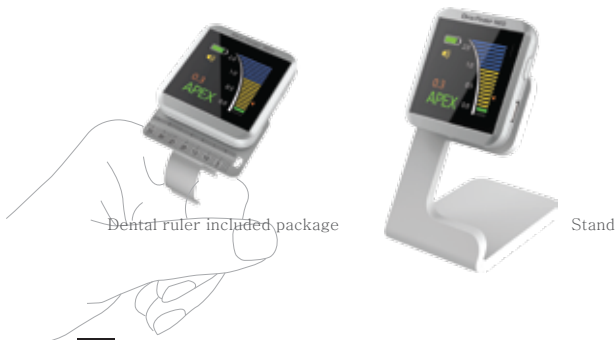

## Be Smart, Be Compact

Dr's Finder NEO provide accurate with newest technology.  
Dr's Finder NEO is the best solution for endodontic treatment.  
Drs Finder NEO is the World Smallest Apex Locator.

1:1 SCALE

# Be Smart, Be Compact

Dr's Finder NEO provide accurate with newest technology.  
Dr's Finder NEO is the best solution for endodontic treatment.  
Drs Finder NEO is the World Smallest Apex Locator.

## 1 Features of Dr's Finder

-  **Compact smallest size**  
World smallest size.
-  **Various way to attach**  
Can attach the device anywhere  
(ex. Stand, Apron, Dental ruler included package, and etc.)
-  **Accuracy**  
Makes best accuracy with using 3 frequencies for exact accuracy.
-  **Calibration**  
Can check the device is accurate simply with calibration jig,  
and calibrate the device by yourself.
-  **Working length select**  
Available working length select for user convenience.
-  **Rechargeable battery**  
Rechargeable battery is applied, and USB power from PC or  
mobile phone adapter (micro 5 pin type)
-  **Big color touch LCD screen**  
Better visible & better recognize.  
And control the device by touch control.
-  **Various display mode**  
3 display mode prepared for better user recognize.
-  **Timer function**  
Can be used as timer.

## 2 Various way to attach

- >Can attach the device anywhere**  
(ex. Stand, Apron, Dental ruler included package, and etc.)