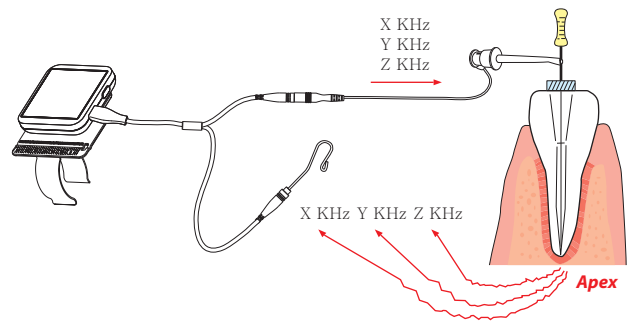

4 Benefits

>Accuracy

- Makes best accuracy with using 3 frequencies for exact accuracy.
  Using latest signal IC makes improved accuracy and measuring quality.